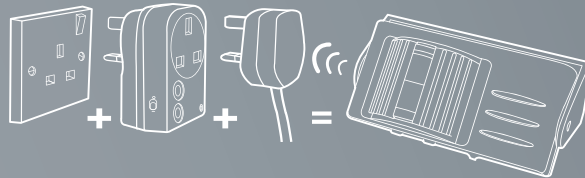

Bye Bye Standby® Energy Saving Motion Sensor

1 Bye Bye Standby® Motion Sensor

Switch off your home as you walk out of the room!

- Motion controlled on/off function for any appliance
- Simple installation – no wiring required
- Use with any Bye Bye Standby® Socket or Lamp Dimmer
- Compatible with most household appliances
- Adjustable detection range up to 10 metres
- Can send commands through walls and ceilings up to 25m

Model: BBSBMSW

Bye Bye Standby®
www.byebyestandby.co.uk

Order information

Model Number	BBSBMSW
RRP	£14.99
Retail Barcode	5060073050482
Outer Carton Barcode	5060073050918
Inner Carton Barcode	5060073050925
Pallet Qty	20
Outer Carton Qty	40
Inner Carton Qty	10
Outer Carton Dimensions	48x46x39cm
Inner Carton Dimensions	44x23.5x19cm
Retail Product Dimensions	22x12.5x6.5cm
Outer Carton Weight	9.9kg
Inner Carton Weight	2.2kg
Individual Unit Weight	200g